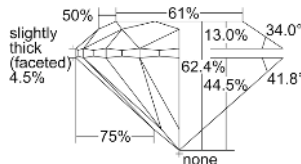

GIA®

FACSIMILE

GIA NATURAL DIAMOND DOSSIER®

April 30, 2019
GIA Report Number 6322630607
Shape and Cutting Style ..... Round Brilliant
Measurements ..... 5.91 - 5.94 x 3.70 mm

GRADING RESULTS

Carat Weight ..... 0.81 carat
Color Grade ..... H
Clarity Grade VS1
Cut Grade ..... Excellent

ADDITIONAL GRADING INFORMATION

Polish ..... Excellent
Symmetry ..... Excellent
Fluorescence ..... None
Clarity Characteristics ..... Cloud, Pinpoint
Inscription(s): GIA 6322630607

GIA REPORT 6322630607

Verify this report at GIA.edu

PROPORTIONS

Profile to actual proportions

GRADING SCALES

GIA COLOR SCALE	GIA CLARITY SCALE	GIA CUT SCALE	
D	FLAWLESS	EXCELLENT	
E	INTERNALLY FLAWLESS		
F		VVS₁	VERY GOOD
G	VVS₂		
H	VS₁	GOOD	
I	VS₂		
J	SI₁	FAIR	
K	SI₂		
L	I₁	POOR	
M	I₂		
N	I₃		
O			
P			
Q			
R			
S			
T			
U			
V			
W			
X			
Y			
Z